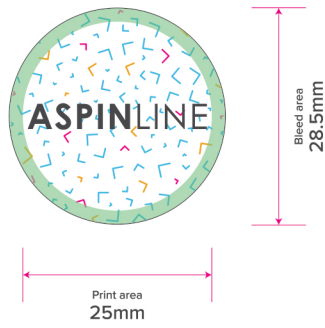

# BUTTON BADGE TEMPLATES

BLEED AREA

Button Badge size: 25mm  
Print and bleed area: 28.5mm

Button Badge size: 38mm  
Print and bleed area: 45.8mm

Button Badge size: 44mm  
Print and bleed area: 52.1mm

Button Badge size: 58mm  
Print and bleed area: 68mm

Button Badge size: 77mm  
Print and bleed area: 92.6mm