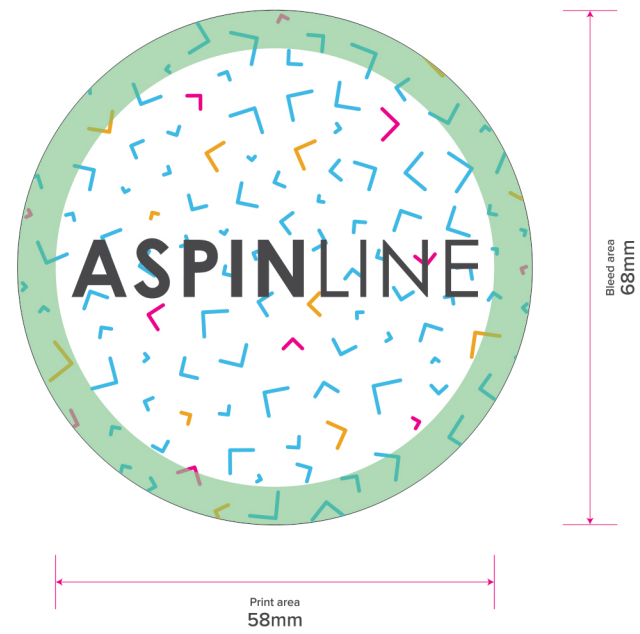

# BUTTON BADGE TEMPLATES

BLEED AREA

Button Badge size: 25mm  
Print and bleed area: 28.5mm

Button Badge size: 38mm  
Print and bleed area: 45.8mm

Button Badge size: 44mm  
Print and bleed area: 52.1mm

Button Badge size: 58mm  
Print and bleed area: 68mm

Button Badge size: 77mm  
Print and bleed area: 92.6mm