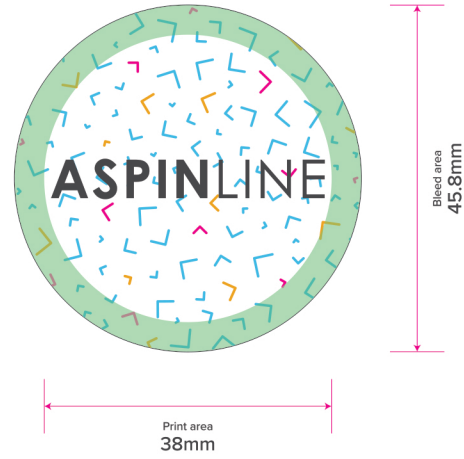

# BUTTON BADGE TEMPLATES

BLEED AREA

Button Badge size: 25mm  
Print and bleed area: 28.5mm

Button Badge size: 38mm  
Print and bleed area: 45.8mm

Button Badge size: 44mm  
Print and bleed area: 52.1mm

Button Badge size: 58mm  
Print and bleed area: 68mm

Button Badge size: 77mm  
Print and bleed area: 92.6mm