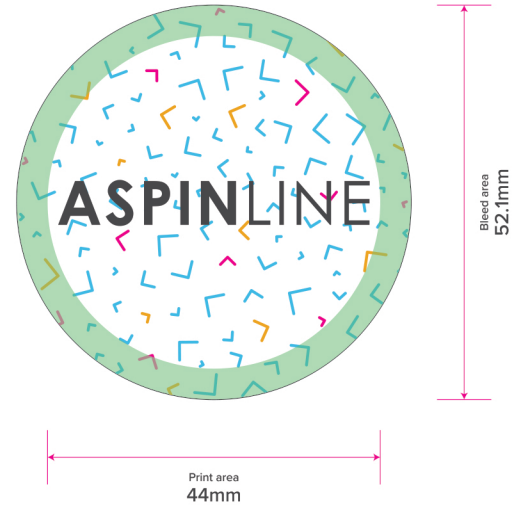

# BUTTON BADGE TEMPLATES

BLEED AREA

Button Badge size: 25mm  
Print and bleed area: 28.5mm

Button Badge size: 38mm  
Print and bleed area: 45.8mm

Button Badge size: 44mm  
Print and bleed area: 52.1mm

Button Badge size: 58mm  
Print and bleed area: 68mm

Button Badge size: 77mm  
Print and bleed area: 92.6mm