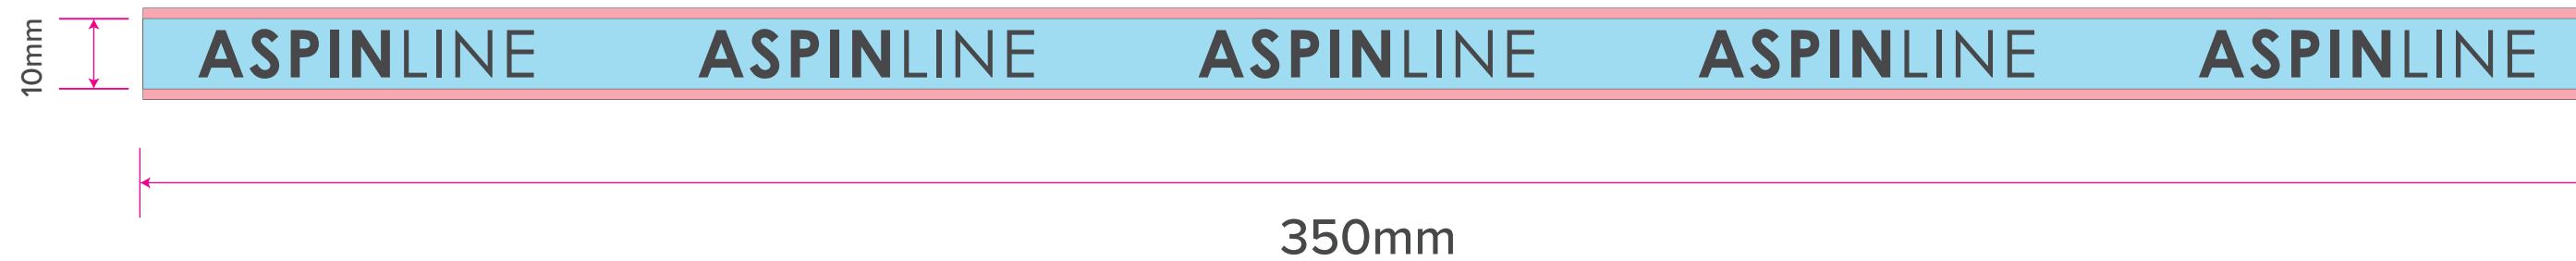

WASHI TAPE TEMPLATE

Washi Tape size: 10mm x 10m
Safe print area: 7mm x 10m
Bleed area: 1.5mm top & bottom

UNPRINTABLE
AREA

DESIGN WILL BE REPEATED ALONG 10M LENGTH