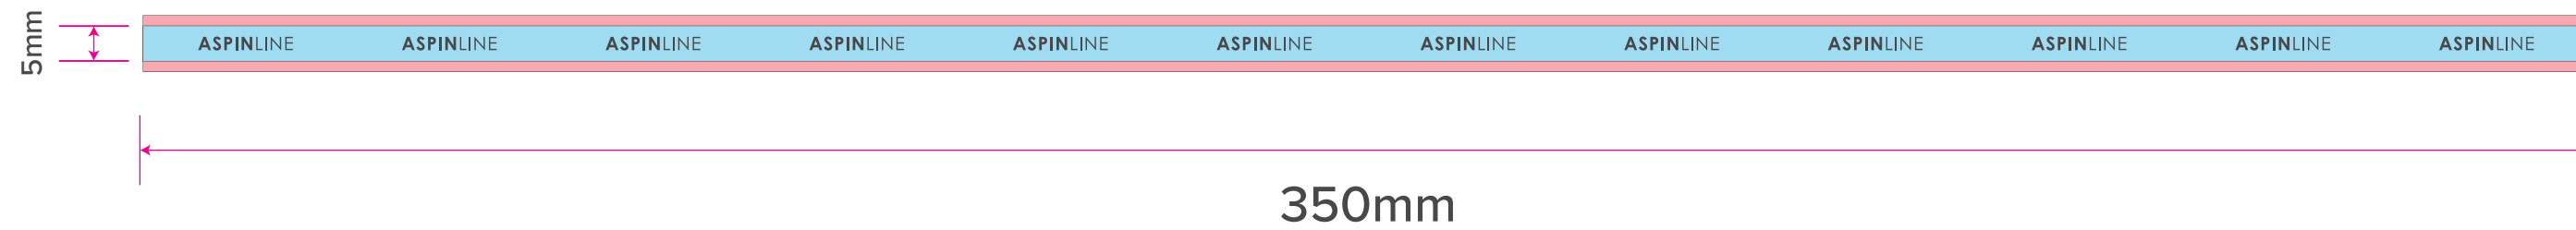

WASHI TAPE TEMPLATE

Washi Tape size: 5mm x 10m
Safe print area: 2mm x 10m
Bleed area: 1.5mm top & bottom

UNPRINTABLE
AREA

DESIGN WILL BE REPEATED ALONG 10M LENGTH